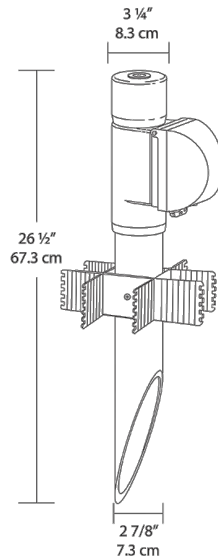

Color: Verde green

Weight: 3.5 lbs

Project:

Type:

Prepared By:

Date:

Technical Specifications

Listings

Construction

Set Screw:

Locks cap to post and prevents rotation.

Dimensions

Features

- Clear PVC plastic turtle cover with lockable latch
- Fits all standard rectangular covers
- Durable molded ABS Post Adapter
- Close up plug included
- Knockout holes in bottom of Post Adapter for easy wiring
- Mighty Post Adapter extends post height to keep outlets about plants and snow
- Add an electrical box to your Might Post and Lawn Light combo