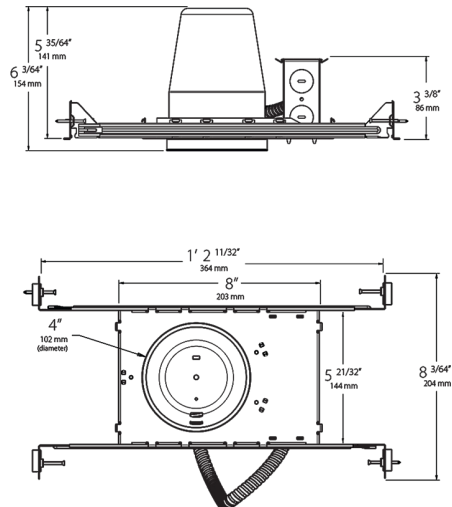

Dimensions

Ordering Matrix

Family	Size	Shape
NDCANIC	4	R
	4 = 4"	R = Round
	6 = 6"	