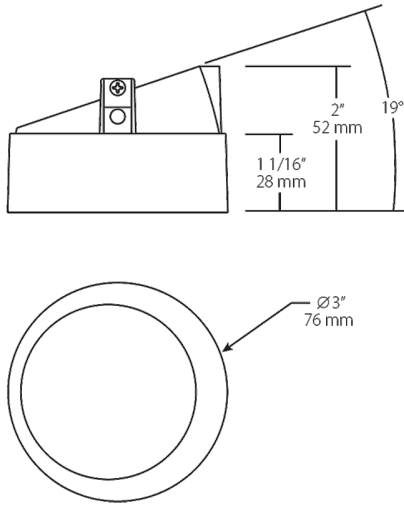

#### Aperture Size:

3" Trim Module

## Dimensions

## Ordering Matrix

Family	Size	Shape	Optics	Color	Trim
NDTRIM	3	R	20A	M	TL
	3 = 3"	R = Round	80 = 80° Downlight 50 = 50° Downlight 40A = 40° Adjustable 20A = 20° Adjustable W = Wall Washer	B = Black W = White M = Matte Silver	Blank = Trimmed TL = Trimless