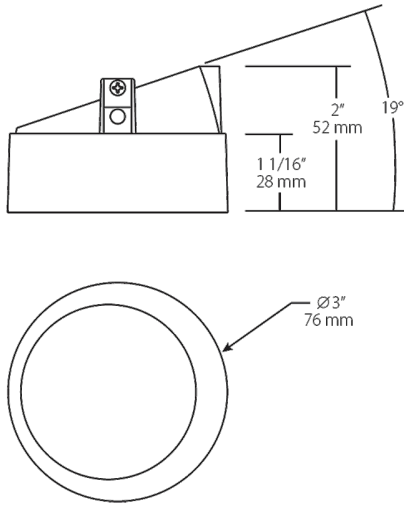

Suitable in accordance with FAR Subpart 25.4.

Dimensions

Features

- Durable die-cast aluminum
- High-efficiency TIR optics
- Optic and trim included

Ordering Matrix

Family	Size	Shape	Optics	Color	Trim
NDTRIM	3	R	40A	M	TL
	3 = 3"	R = Round	80 = 80° Downlight 50 = 50° Downlight 40A = 40° Adjustable 20A = 20° Adjustable W = Wall Washer	B = Black W = White M = Matte Silver	Blank = Trimmed TL = Trimless