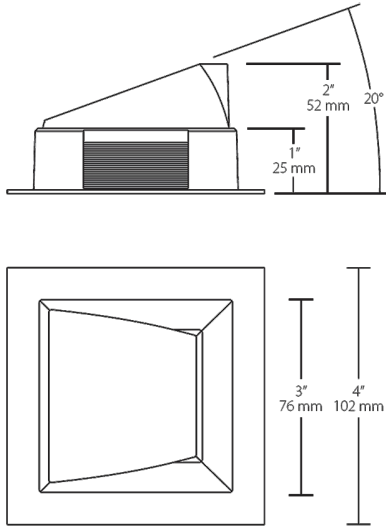

Die-cast aluminum trim cone with high-efficiency TIR optics.

Color: Black

Weight: 0.8 lbs

Project:	Type:
Prepared By:	Date:

Driver Info		LED Info	
Type:	Sold Separately	Watts:	0W
120V:	See Rough-in*	Color Temp:	N/A
208V:	See Rough-in*	Color Accuracy:	N/A
240V:	See Rough-in*	L70 Lifespan:	See Rough-In*
277V:	See Rough-in*	Lumens:	N/A
Input Watts:	0W	Efficacy:	N/A
Efficiency:	N/A		

Optics:

High-efficiency TIR optics available as a trimmed adjustable 20° beam with 40° vertical adjustment and 360° rotation downlight. Optic and trim cone included.

Construction

Trim Component:

This component must be ordered with New Construction Rough-In in order to make a complete fixture.

Suitable in accordance with FAR Subpart 25.4.

NDTRIM3S20A-B

Dimensions

Features

- Durable die-cast aluminum
- High-efficiency TIR optics
- Optic and trim included

Ordering Matrix

Family	Size	Shape	Optics	Color	Trim
NDTRIM	3	S	20A	B	
	3 = 3"	S = Square	80 = 80° Downlight 50 = 50° Downlight 40A = 40° Adjustable 20A = 20° Adjustable W = Wall Washer	B = Black W = White M = Matte Silver	Blank = Trimmed TL = Trimless