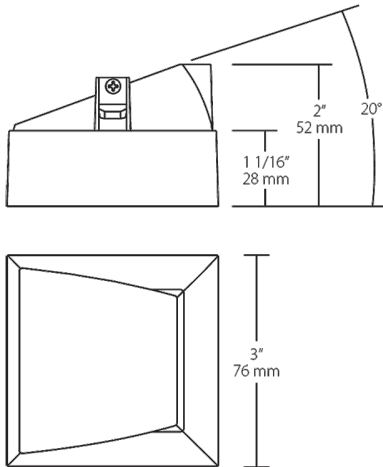

Die-cast aluminum trim cone with high-efficiency TIR optics.

Color: White

Weight: 0.7 lbs

Project:	Type:
Prepared By:	Date:

Driver Info		LED Info	
Type:	Sold Separately	Watts:	0W
120V:	See Rough-in*	Color Temp:	N/A
208V:	See Rough-in*	Color Accuracy:	N/A
240V:	See Rough-in*	L70 Lifespan:	See Rough-In*
277V:	See Rough-in*	Lumens:	N/A
Input Watts:	0W	Efficacy:	N/A
Efficiency:	N/A		

Suitable in accordance with FAR Subpart 25.4.

Dimensions

Features

- Durable die-cast aluminum
- High-efficiency TIR optics
- Optic and trim included

Ordering Matrix

Family	Size	Shape	Optics	Color	Trim
NDTRIM	3	S	20A	W	TL
	3 = 3"	S = Square	80 = 80° Downlight 50 = 50° Downlight 40A = 40° Adjustable 20A = 20° Adjustable W = Wall Washer	B = Black W = White M = Matte Silver	Blank = Trimmed TL = Trimless