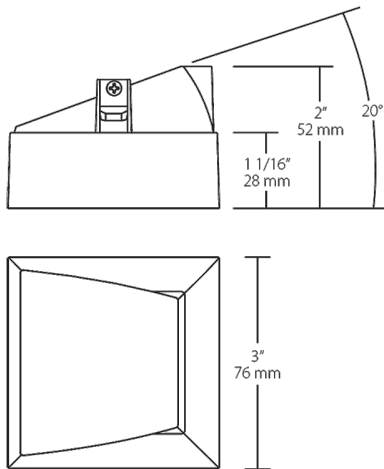

Die-cast aluminum trim cone with high-efficiency TIR optics.

Color: White

Weight: 0.7 lbs

Project:	Type:
Prepared By:	Date:

Driver Info		LED Info	
Type:	Sold Separately	Watts:	0W
120V:	See Rough-in*	Color Temp:	N/A
208V:	See Rough-in*	Color Accuracy:	N/A
240V:	See Rough-in*	L70 Lifespan:	See Rough-In*
277V:	See Rough-in*	Lumens:	N/A
Input Watts:	0W	Efficacy:	N/A
Efficiency:	N/A		

Suitable in accordance with FAR Subpart 25.4.

Dimensions

Features

- Durable die-cast aluminum
- High-efficiency TIR optics
- Optic and trim included

Ordering Matrix

Family	Size	Shape	Optics	Color	Trim
NDTRIM	3	S	40A	W	TL
	3 = 3"	S = Square	80 = 80° Downlight 50 = 50° Downlight 40A = 40° Adjustable 20A = 20° Adjustable W = Wall Washer	B = Black W = White M = Matte Silver	Blank = Trimmed TL = Trimless