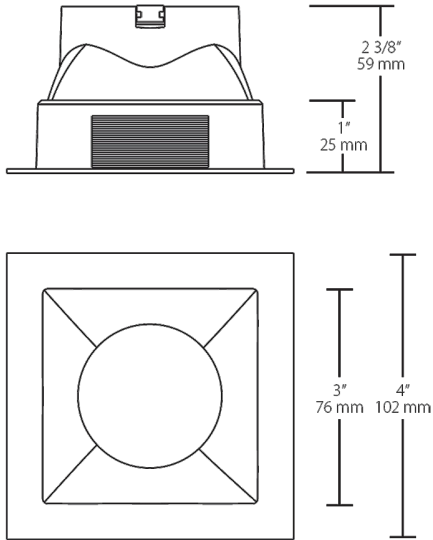

Die-cast aluminum trim cone with high-efficiency TIR optics.

Color: White

Weight: 0.8 lbs

Project:	Type:
Prepared By:	Date:

Driver Info		LED Info	
Type:	Sold Separately	Watts:	0W
120V:	See Rough-in*	Color Temp:	N/A
208V:	See Rough-in*	Color Accuracy:	N/A
240V:	See Rough-in*	L70 Lifespan:	See Rough-In*
277V:	See Rough-in*	Lumens:	N/A
Input Watts:	0W	Efficacy:	N/A
Efficiency:	N/A		

Suitable in accordance with FAR Subpart 25.4.

Dimensions

Features

- Durable die-cast aluminum
- High-efficiency TIR optics
- Optic and trim included

Ordering Matrix

Family	Size	Shape	Optics	Color	Trim
NDTRIM	3	S	80	W	
	3 = 3"	S = Square	80 = 80° Downlight 50 = 50° Downlight 40A = 40° Adjustable 20A = 20° Adjustable W = Wall Washer	B = Black W = White M = Matte Silver	Blank = Trimmed TL = Trimless