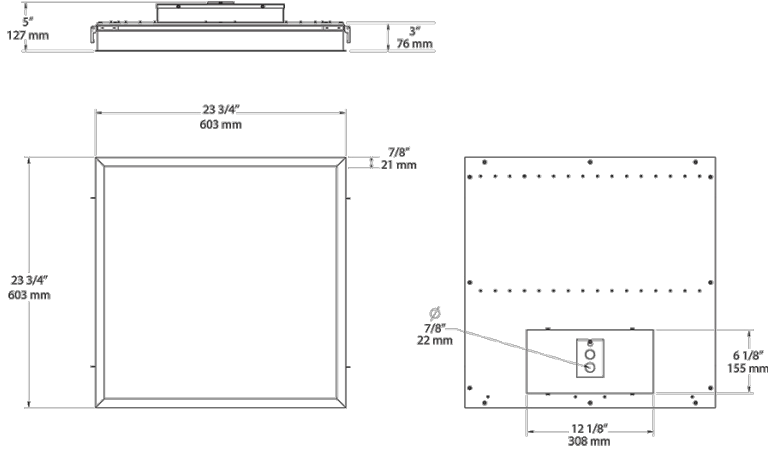

This product is a COTS item manufactured in the United States, and is compliant with the Trade Agreements Act.

GSA Schedule:

Suitable in accordance with FAR Subpart 25.4.

PANEL2X2-34YN/D10/LC

Dimensions

Features