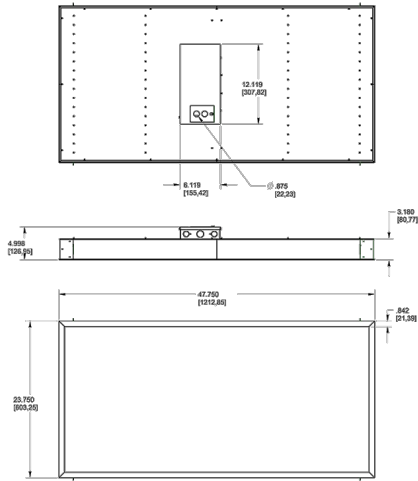

PANEL2X4-44Y/D10

Dimensions

Features

- Up to 60% savings on energy costs
- High-reflectance (91%) powder coat applied post fabrication for a more durable finish
- Ultra-smooth diffusion lens creates uniform light, edge to edge, for evenly lit spaces
- 100,000-hour LED Lifespan
- 5-year warranty

Ordering Matrix

Family	Size	Watts	Color Temp	Dimming
PANEL	2X4 = 2' x 4'	44 = 44W 59 = 59W	Y = 3000K (Warm) YN = 3500K (Warm Neutral) N = 4000K (Neutral)	Blank = No Dimming /D10 = Dimmable