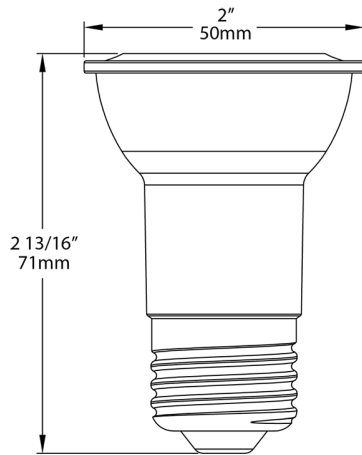

Base Type:

E26, Medium Screw Base

Material:

Plastic

LED Characteristics

Lifespan:

25,000-hour LED lifespan based on IES LM-70 results

Other

Case Dimensions:

8.583 x 6.496 x 3.701

Pallet Quantity of Pieces:

3240

Pallet Dimensions:

42.91 x 38.98 x 48.11

Construction

MOL:

2.89"

MOD:

2.01"

Dimensions

Features

Saves 80% energy compared to traditional Halogen small diameter reflectors

80 and 90 CRI: Produces rich and vibrant colors

25,000 and 40,000 hours - Long life and extra-long life