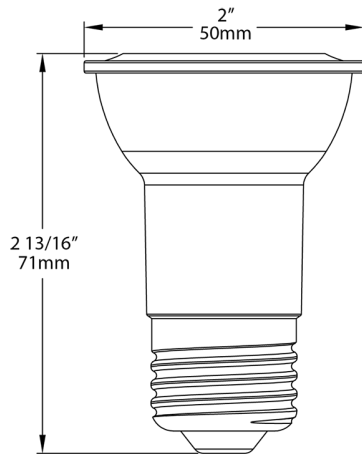

### Optical

**Beam Angle:**

40°

### Shipping Information

**Case Dimensions:**

8.583 x 6.496 x 3.701

**Pallet Quantity of Pieces:**

3240

**Pallet Dimensions:**

42.91 x 38.98 x 48.11

### Construction

**MOL:**

2.89"

**MOD:**

2.01"

## Dimensions