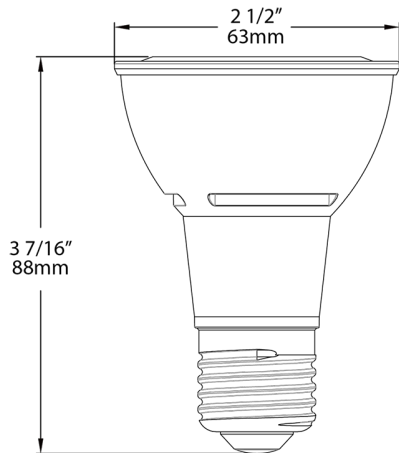

R20

Base Type:

E26, Medium Screw Base

Material:

Plastic

LED Characteristics

Lifespan:

25,000-hour LED lifespan based on IES LM-70 results

Shipping Information

Case Dimensions:

10.787 x 8.15 x 4.252

Pallet Quantity of Pieces:

2592

Pallet Dimensions:

43.15 x 37.87 x 51.02

Construction

MOL:

3.54"

MOD:

2.52"

Dimensions

Features

- Save up to 85% on energy
- Produces rich and vibrant colors
- Dimmable
- Use in enclosed or open fixtures
- Suitable for damp locations
- Shatterproof