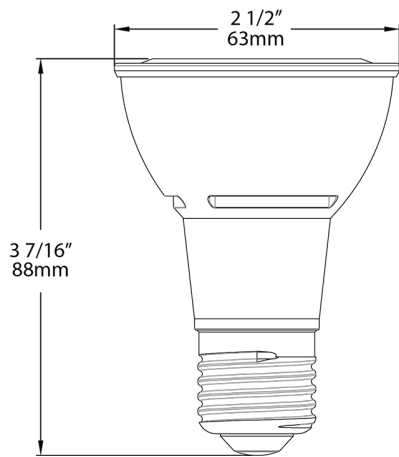

### Optical

**Beam Angle:**

40°

### Shipping Information

**Case Dimensions:**

10.787 x 8.15 x 4.252

**Pallet Quantity of Pieces:**

2592

**Pallet Dimensions:**

43.15 x 37.87 x 51.02

### Construction

**MOL:**

3.54"

**MOD:**

2.52"

## Dimensions