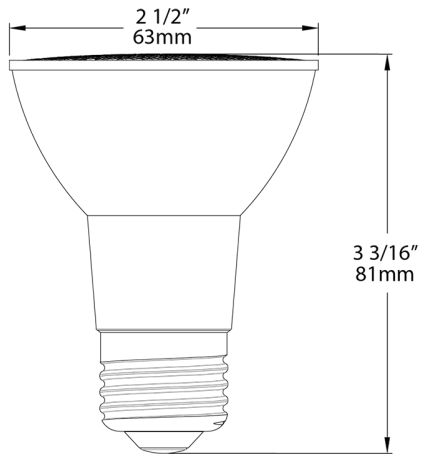

Shipping Information

Case Dimensions:

10.787 x 8.15 x 4.055

Pallet Quantity of Pieces:

2592

Pallet Dimensions:

43.15 x 37.87 x 48.66

Construction

MOL:

3.31"

MOD:

2.52"

Dimensions

Features

Dimmable LED with a 40,000-hour lifespan: 90 CRI High-output models available

Produces rich and vibrant colors