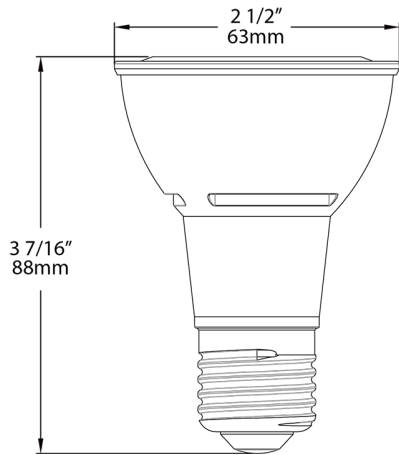

### Optical

**Beam Angle:**

40°

### Shipping Information

**Case Dimensions:**

10.787 x 8.15 x 4.055

**Pallet Quantity of Pieces:**

2592

**Pallet Dimensions:**

43.15 x 37.87 x 48.66

### Construction

**MOL:**

3.31"

**MOD:**

2.52"

## Dimensions