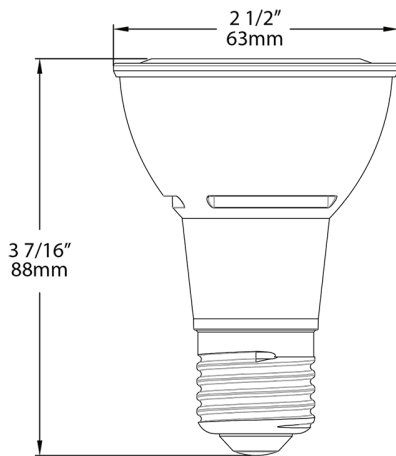

40°

Shipping Information

Case Dimensions:

10.787 x 8.15 x 4.055

Pallet Quantity of Pieces:

2592

Pallet Dimensions:

43.15 x 37.87 x 48.66

Construction

MOL:

3.31"

MOD:

2.52"

Dimensions

Features

Dimmable LED with a 40,000-hour lifespan: 90 CRI High-output models available