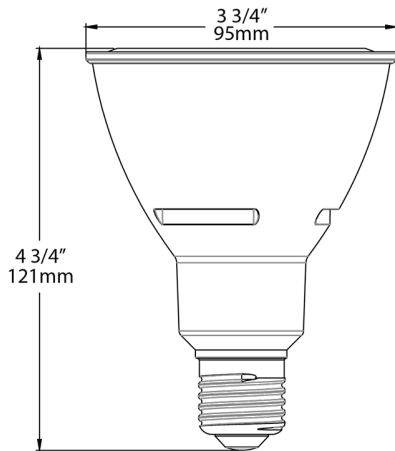

### Optical

**Beam Angle:**

40°

### Shipping Information

**Case Dimensions:**

16.142 x 12.165 x 5.669

**Pallet Quantity of Pieces:**

864

**Pallet Dimensions:**

44.45 x 36.5 x 51.02

### Construction

**MOL:**

4.84"

**MOD:**

3.78"

## Dimensions