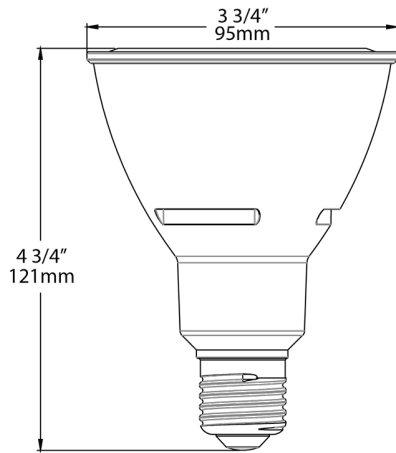

Warranty:

4 years

Optical

Beam Angle:

40°

Shipping Information

Case Dimensions:

16.142 x 12.165 x 5.669

Pallet Quantity of Pieces:

864

Pallet Dimensions:

44.45 x 36.5 x 51.02

Construction

MOL:

4.84"

MOD:

3.78"

Dimensions

Features

- 25,000-hour lifespan. 80 CRI
- Save up to 85% on energy
- Produces rich and vibrant colors
- Dimmable
- Use in enclosed or open fixtures
- Suitable for damp locations
- Shatterproof