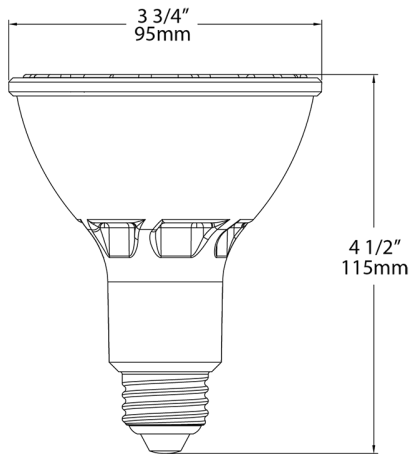

12.4 x 8.27 x 7.09

Pallet Quantity of Pieces:

600

Pallet Dimensions:

45.47 x 37.2 x 35.43

Construction

MOL:

4.53"

MOD:

3.74"

Dimensions

Features

Dimmable LED with a 40,000-hour lifespan: 90 CRI High-output models available

Produces rich and vibrant colors

Save up to 85% on energy

High output models available