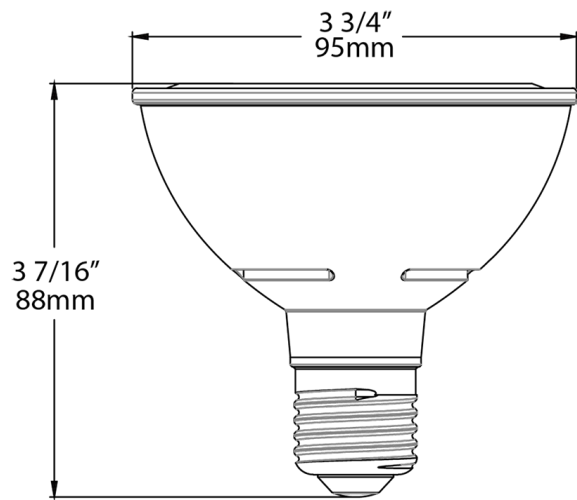

### Optical

**Beam Angle:**

40°

### Shipping Information

**Case Dimensions:**

16.142 x 12.165 x 4.370

**Pallet Quantity of Pieces:**

1056

**Pallet Dimensions:**

44.45 x 36.5 x 47.68

### Construction

**MOL:**

3.54"

**MOD:**

3.78"

## Dimensions