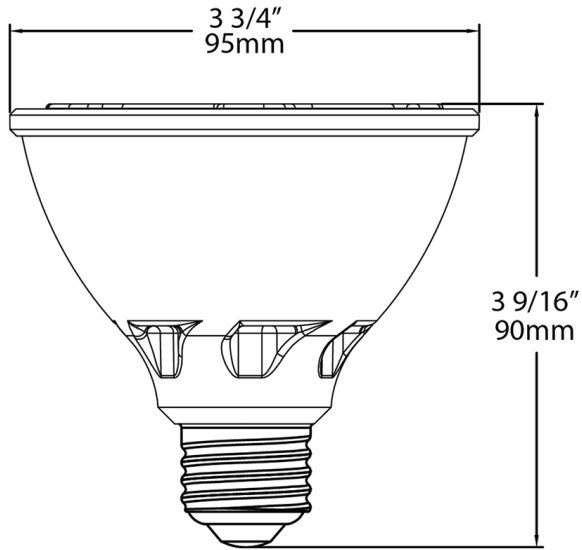

Warranty:

4 years

Optical

Beam Angle:

40°

Shipping Information

Case Dimensions:

12.8 x 8.46 x 4.72

Pallet Quantity of Pieces:

840

Pallet Dimensions:

46.654 x 38.386 x 37.795

Construction

MOL:

3.54"

MOD:

3.74"

Dimensions

Features

- Dimmable LED with a 40,000-hour lifespan: 90 CRI High-output models available
- Produces rich and vibrant colors
- Save up to 85% on energy
- High output models available
- Use in enclosed or open fixtures
- Shatterproof