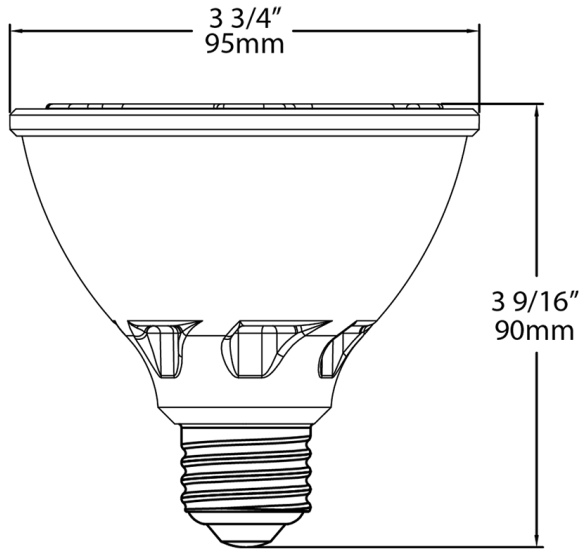

Optical

Beam Angle:

40°

Shipping Information

Case Dimensions:

12.8 x 8.46 x 4.72

Pallet Quantity of Pieces:

840

Pallet Dimensions:

46.654 x 38.386 x 37.795

Construction

MOL:

3.54"

MOD:

3.74"

Dimensions