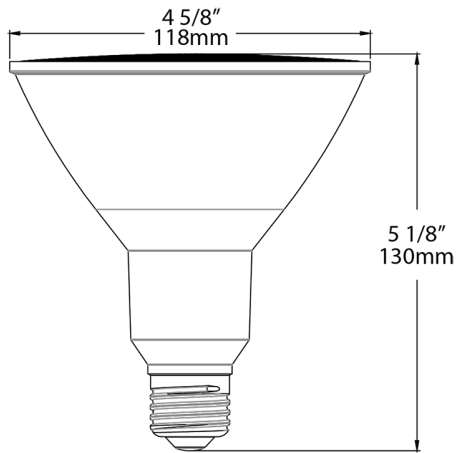

PAR38

Base Type:

E26, Medium Screw Base

Material:

Plastic

LED Characteristics

Lifespan:

40,000-hour LED lifespan based on IES LM-70 results

Shipping Information

Case Dimensions:

14.882 x 10.039 x 6.181

Pallet Quantity of Pieces:

528

Pallet Dimensions:

44.65 x 39.8 x 49.45

Construction

MOL:

5.24"

MOD:

4.69"

Dimensions

Features

Dimmable LED with a 40,000-hour lifespan: 90 CRI High-output models available

Produces rich and vibrant colors