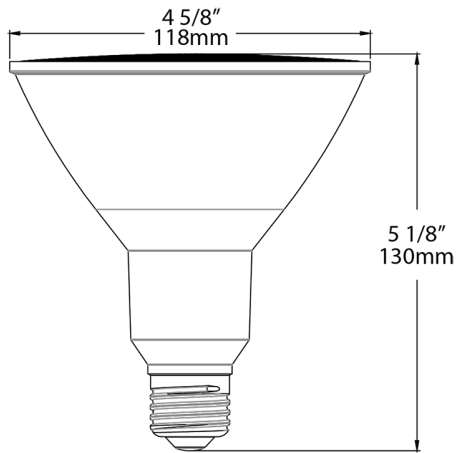

Shipping Information

Case Dimensions:

14.882 x 10.039 x 6.181

Pallet Quantity of Pieces:

528

Pallet Dimensions:

44.65 x 39.8 x 49.45

Construction

MOL:

5.24"

MOD:

4.69"

Dimensions

Features

Dimmable LED with a 40,000-hour lifespan: 90 CRI High-output models available

Produces rich and vibrant colors