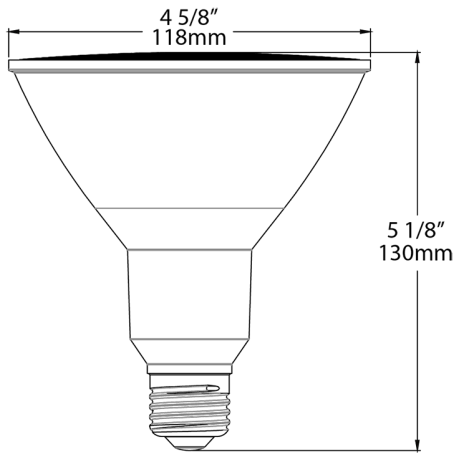

90W Halogen PAR38

Warranty:

4 years

Optical

Beam Angle:

25°

Shipping Information

Case Dimensions:

14.882 x 10.039 x 6.181

Pallet Quantity of Pieces:

528

Pallet Dimensions:

44.65 x 39.8 x 49.45

Construction

MOL:

5.24"

MOD:

4.69"

Dimensions

Features

Dimmable LED with a 40,000-hour lifespan: 90 CRI High-output models available

Produces rich and vibrant colors

Save up to 85% on energy

High output models available