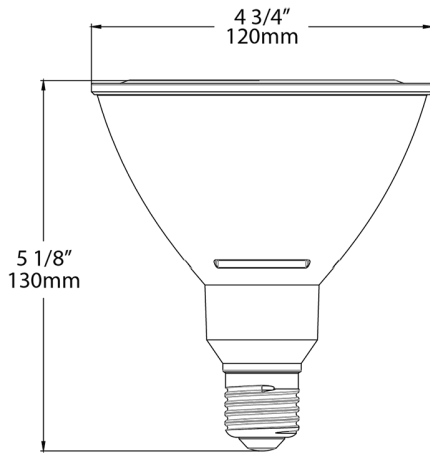

E26, Medium Screw Base

Material:

Plastic

LED Characteristics

Lifespan:

25,000-hour LED lifespan based on IES LM-70 results

Other

Equivalent:

100W Halogen PAR38

Warranty:

4 years

Optical

Beam Angle:

40°

Shipping Information

Case Dimensions:

15.118 x 10.197 x 6.063

Pallet Quantity of Pieces:

480

Pallet Dimensions:

45.35 x 35.51 x 48.5

Construction

MOL:

5.2"

MOD:

4.76"

Dimensions

Features

- 25,000-hour lifespan. 80 CRI
- Save up to 85% on energy
- Produces rich and vibrant colors
- Dimmable
- Use in enclosed or open fixtures
- Suitable for damp locations
- Shatterproof