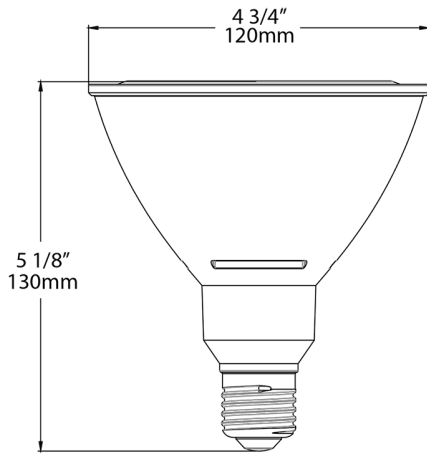

Bulb Type:

R20

Base Type:

E26, Medium Screw Base

Material:

Plastic

LED Characteristics

Lifespan:

25°

Shipping Information

Case Dimensions:

15.118 x 10.197 x 6.063

Pallet Quantity of Pieces:

480

Pallet Dimensions:

45.35 x 35.51 x 48.5

Construction

MOL:

5.2"

MOD:

4.76"

Dimensions

Features

- 25,000-hour lifespan. 80 CRI
- Save up to 85% on energy
- Produces rich and vibrant colors
- Dimmable
- Use in enclosed or open fixtures
- Suitable for damp locations
- Shatterproof