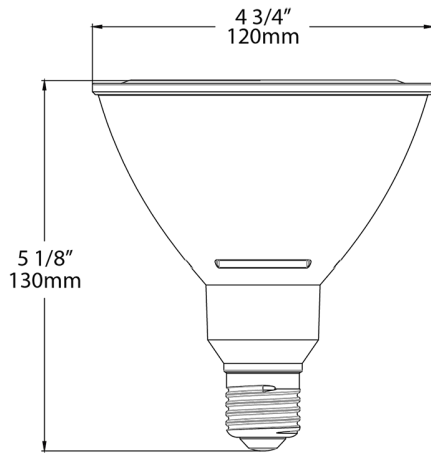

E26, Medium Screw Base

Material:

Plastic

LED Characteristics

Lifespan:

25,000-hour LED lifespan based on IES LM-70 results

Other

Equivalent:

100W Halogen PAR38

Warranty:

4 years

Optical

Beam Angle:

40°

Shipping Information

Case Dimensions:

15.118 x 10.197 x 6.063

Pallet Quantity of Pieces:

480

Pallet Dimensions:

45.35 x 35.51 x 48.5

Construction

MOL:

5.2"

MOD:

4.76"

Dimensions

Features

- 25,000-hour lifespan. 80 CRI
- Save up to 85% on energy
- Produces rich and vibrant colors
- Dimmable
- Use in enclosed or open fixtures
- Suitable for damp locations
- Shatterproof