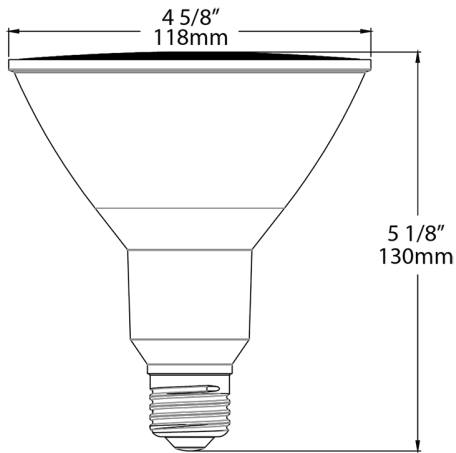

PAR38

Base Type:

E26, Medium Screw Base

Material:

Plastic

LED Characteristics

Lifespan:

40,000-hour LED lifespan based on IES LM-70 results

Shipping Information

Case Dimensions:

14.882 x 10.039 x 6.181

Pallet Quantity of Pieces:

528

Pallet Dimensions:

44.65 x 39.8 x 49.45

Construction

MOL:

5.24"

MOD:

4.69"

Dimensions

Features

- Dimmable LED with a 40,000-hour lifespan: 90 CRI High-output models available
- Produces rich and vibrant colors
- Save up to 85% on energy
- High output models available
- Use in enclosed or open fixtures
- Shatterproof