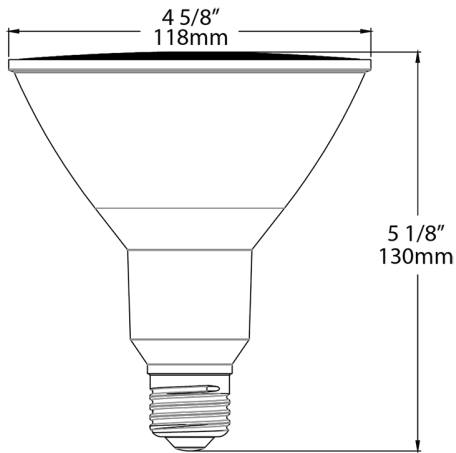

PAR38

Base Type:

E26, Medium Screw Base

Material:

Plastic

LED Characteristics

Lifespan:

40,000-hour LED lifespan based on IES LM-70 results

Shipping Information

Case Dimensions:

14.882 x 10.039 x 6.181

Pallet Quantity of Pieces:

528

Pallet Dimensions:

44.65 x 39.8 x 49.45

Construction

MOL:

5.24"

MOD:

4.69"

Dimensions

Features

Dimmable LED with a 40,000-hour lifespan: 90 CRI High-output models available

Produces rich and vibrant colors