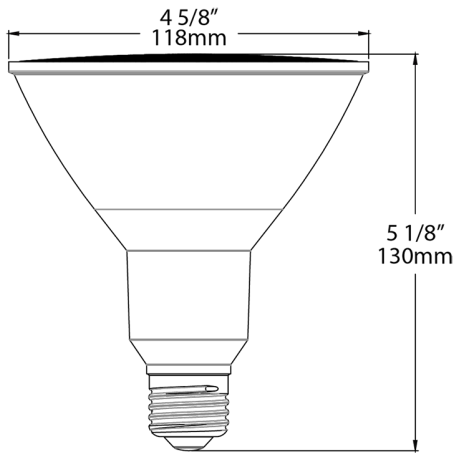

Case Dimensions:

14.882 x 10.039 x 6.181

Pallet Quantity of Pieces:

528

Pallet Dimensions:

44.65 x 39.8 x 49.45

Construction

MOL:

5.24"

MOD:

4.69"

Dimensions

Features

- Dimmable LED with a 40,000-hour lifespan: 90 CRI High-output models available
- Produces rich and vibrant colors
- Save up to 85% on energy
- High output models available
- Use in enclosed or open fixtures
- Shatterproof