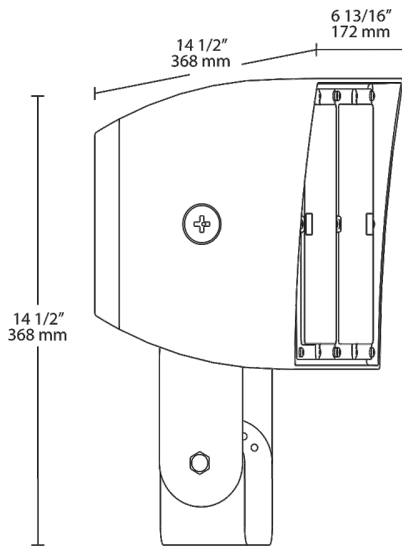

Technical Specifications (continued)

Other

Buy American Act Compliant:

This product is a COTS item manufactured in the United States, and is compliant with the Buy American Act.

Recovery Act (ARRA) Compliant:

This product complies with the 52.225-21 "Required Use of American Iron, Steel, and Manufactured Goods-- Buy American Act-- Construction Materials (October 2010).

Trade Agreements Act Compliant:

This product is a COTS item manufactured in the United States, and is compliant with the Trade Agreements Act.

GSA Schedule:

Suitable in accordance with FAR Subpart 25.4.

Dimensions

Features

- Ultra-high efficiency
- DLC Premium
- 0-10V Dimming, standard
- 60,000-Hour LED lifespan
- 5-Year limited warranty

Ordering Matrix

Family	Watts	Mount	Color Temp	Finish	Driver	Options
PIPXL	70	T			/D10	/PCT
	100 = 100W 70 = 70W	SF = Slipfitter T = Trunnion	Blank = 5000K (Cool) N = 4000K (Neutral) Y = 3000K (Warm)	Blank = Bronze W = White	/D10 = Dimmable 120-277V /480/D10 = Dimmable 480V	Blank = No Options /PCU = 120-277V Button Photocell /PCT = 120-277V Twistlock photocell /PCT4 = 480V Twistlock photocell /7PR = 7-Pin Receptacle /BL = Bi-Level /LC = Lightcloud