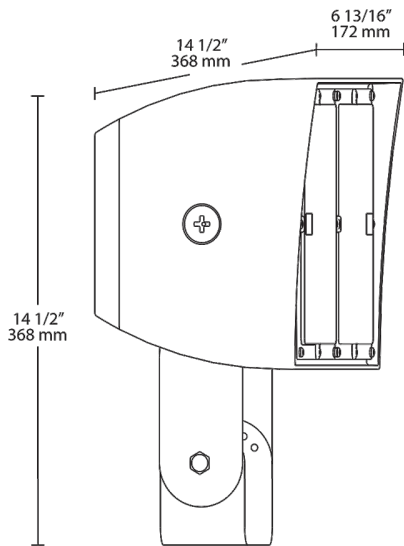

Technical Specifications (continued)

Other

Buy American Act Compliant:

This product is a COTS item manufactured in the United States, and is compliant with the Buy American Act.

Recovery Act (ARRA) Compliant:

This product complies with the 52.225-21 "Required Use of American Iron, Steel, and Manufactured Goods-- Buy American Act-- Construction Materials (October 2010).

Trade Agreements Act Compliant:

This product is a COTS item manufactured in the United States, and is compliant with the Trade Agreements Act.

GSA Schedule:

Suitable in accordance with FAR Subpart 25.4.

Dimensions

Features

- Ultra-high efficiency
- DLC Premium
- 0-10V Dimming, standard
- 60,000-Hour LED lifespan
- 5-Year limited warranty

Ordering Matrix

Family	Watts	Mount	Color Temp	Finish	Driver	Options
PIPXL	70	T	Y		/D10	/PCU
	100 = 100W 70 = 70W	SF = Slipfitter T = Trunnion	Blank = 5000K (Cool) N = 4000K (Neutral) Y = 3000K (Warm)	Blank = Bronze W = White	/D10 = Dimmable 120-277V /480/D10 = Dimmable 480V	Blank = No Options /PCU = 120-277V Button Photocell /PCT = 120-277V Twistlock photocell /PCT4 = 480V Twistlock photocell /7PR = 7-Pin Receptacle /BL = Bi-Level /LC = Lightcloud