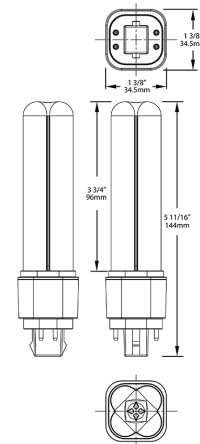

### Model Number:

T10185(PLC-7-O-830-DIR)

## Minimum Compartment Size

Length x Width x Height [in]	Lamp Quantity
6.1 x 6.2 x 4.8	1

## Case and Pallet Dimensions

	QTY	LENGTH (in)	WIDTH (in)	HEIGHT (in)
CASE	12	0	0	0
PALLET	808	0	0	0

## Dimension