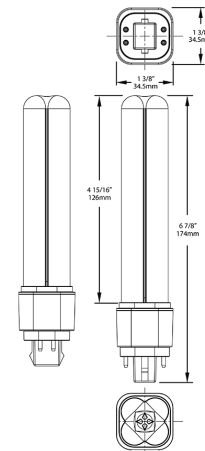

Complies with Part 15 of the FCC Rules

Model Number:

T10190(PLC-9.5-O-827-DIR)

Minimum Compartment Size

Length x Width x Height [in]	Lamp Quantity
7.3 x 6.2 x 4.8	1

Case and Pallet Dimensions

	QTY	LENGTH (in)	WIDTH (in)	HEIGHT (in)
CASE	12	0	0	0
PALLET	674	0	0	0

Dimension

Light Distribution