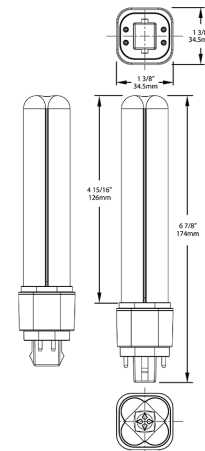

Complies with Part 15 of the FCC Rules

Model Number:

T10191(PLC-9.5-O-830-DIR)

Minimum Compartment Size

Length x Width x Height [in]	Lamp Quantity
7.3 x 6.2 x 4.8	1

Case and Pallet Dimensions

	QTY	LENGTH (in)	WIDTH (in)	HEIGHT (in)
CASE	12	0	0	0
PALLET	674	0	0	0

Dimension

Light Distribution