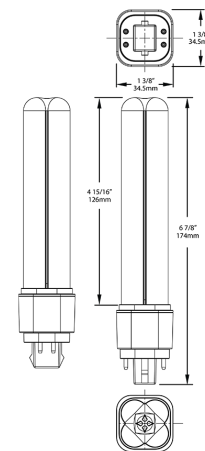

Complies with Part 15 of the FCC Rules

Model Number:

T10192(PLC-9.5-O-835-DIR)

Minimum Compartment Size

Length x Width x Height [in]	Lamp Quantity
7.3 x 6.2 x 4.8	1

Case and Pallet Dimensions

	QTY	LENGTH (in)	WIDTH (in)	HEIGHT (in)
CASE	12	0	0	0
PALLET	674	0	0	0

Dimension

Light Distribution