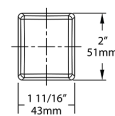

Complies with Part 15 of the FCC Rules

Model Number:

T10213(PLS-5.5-V-840-HYB)

Minimum Compartment Size

Length x Width x Height [in]	Lamp Quantity
10.5 x 8 x 7.4	1

Case and Pallet Dimensions

	QTY	LENGTH (in)	WIDTH (in)	HEIGHT (in)
CASE	12	0	0	0
PALLET	184	0	0	0

Dimension

Light Distribution