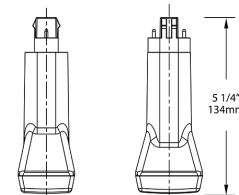

Complies with Part 15 of the FCC Rules

Model Number:

T10213(PLS-5.5-V-840-HYB)

Minimum Compartment Size

Length x Width x Height [in]	Lamp Quantity
10.5 x 8 x 7.4	1

Case and Pallet Dimensions

	QTY	LENGTH (in)	WIDTH (in)	HEIGHT (in)
CASE	12	0	0	0
PALLET	184	0	0	0

Dimension

Light Distribution