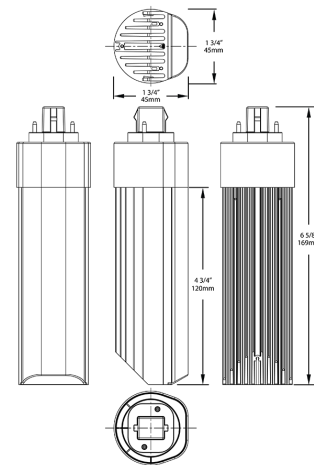

Complies with Part 15 of the FCC Rules

Model Number:

T10220(PLT-15.5-H-830-BYP)

Minimum Compartment Size

Length x Width x Height [in]	Lamp Quantity
7 x 7.8 x 6.1	1

Case and Pallet Dimensions

	QTY	LENGTH (in)	WIDTH (in)	HEIGHT (in)
CASE	12	0	0	0
PALLET	440	0	0	0

Dimension

Light Distribution