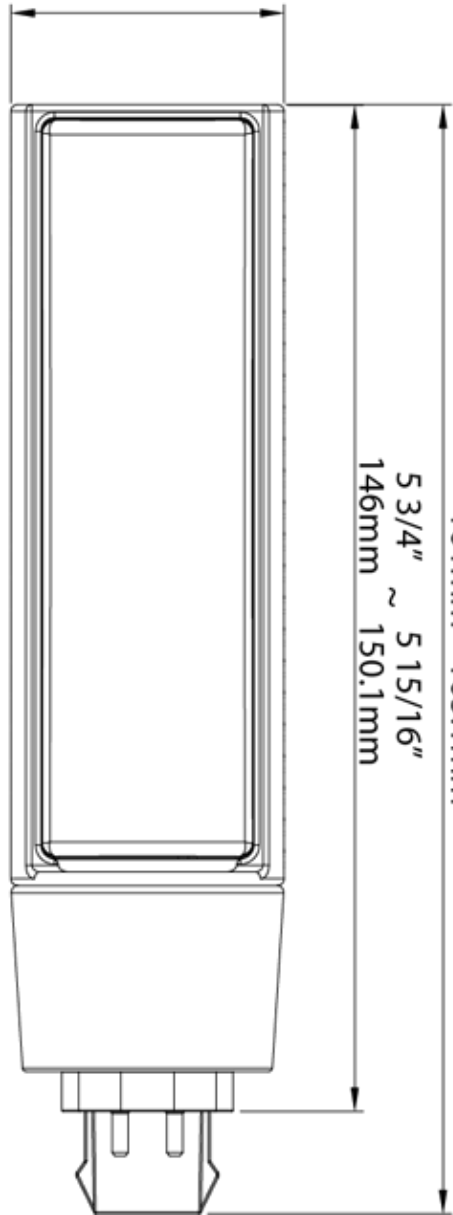

Technical Specifications

Technical Specifications

Product Type:

Compact

Bulb Shape:

PLT-H

Finish:

Frosted

Lawful for sale in California

Dimensions

1 5/8" ~ 1 11/16"
40.9mm ~ 42.9mm

1 9/16" ~ 1 5/8"
39.1mm ~ 40.9mm

6 5/16" ~ 6 1/2"
161mm ~ 165.1mm
5 3/4" ~ 5 15/16"
146mm ~ 150.1mm