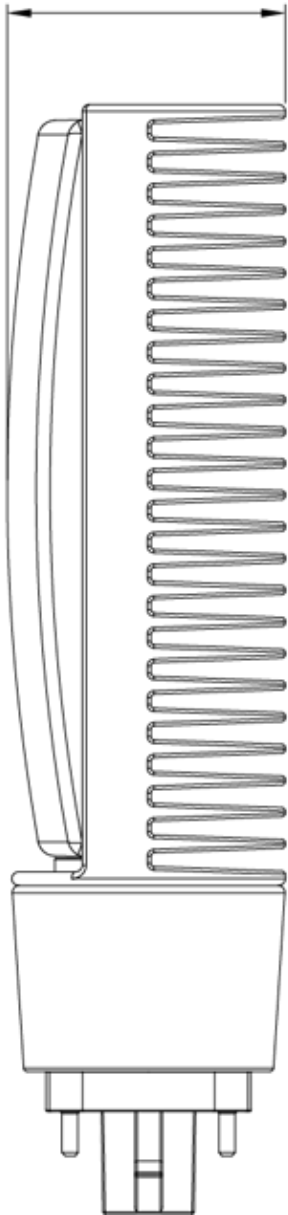

Replace existing triple tube PL lamps with a GX24Q base. Simply plug and play on the existing ballast.

Color: White

Weight: 0.5 lbs

Project:

Type:

Prepared By:

Date:

Driver Info

Watts 16.00W
 Color Temp 3000K (Warm White)
 Lumens 1,750
 Efficacy 109.4 LPW
 Color Accuracy 82 CRI
 L70 Accuracy 50,000

LED Info

Input Voltage ballast dependent
 Power Factor Ballast Dependent
 Flicker N/A
 THDi N/A
 R9

Technical Specifications

Technical Specifications

Product Type:

Compact

Bulb Shape:

PLT-H

Finish:

Frosted

Lawful for sale in California

Dimensions

1 5/8" ~ 1 11/16"
40.9mm ~ 42.9mm

1 9/16" ~ 1 5/8"
39.1mm ~ 40.9mm

6 5/16" ~ 6 1/2"
161mm ~ 165.1mm
5 3/4" ~ 5 15/16"
146mm ~ 150.1mm