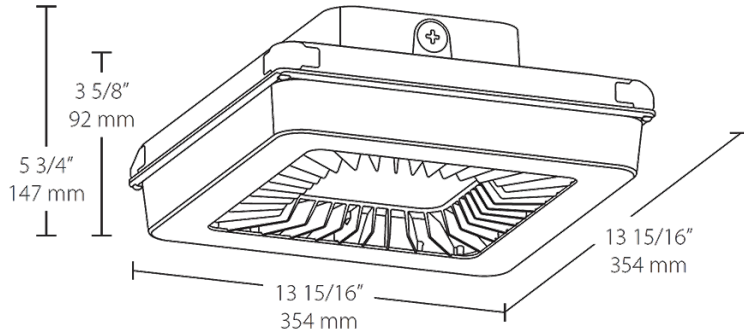

Technical Specifications (continued)

Other

Recovery Act (ARRA) Compliant:

This product complies with the 52.225-21 "Required Use of American Iron, Steel, and Manufactured Goods-- Buy American Act-- Construction Materials (October 2010).

Trade Agreements Act Compliant:

This product is a COTS item manufactured in the United States, and is compliant with the Trade Agreements Act.

GSA Schedule:

Suitable in accordance with FAR Subpart 25.4.

Dimensions

Features

- Ultra-high efficiency
- Pendant or surface mount
- IP 66 rated, keeps water and dust out
- Low glare, vandal-resistant polycarbonate lens
- 20% uplight eliminates "cave effect"
- 100,000-Hour LED lifespan
- 5-year warranty
- Built in support Lightcloud™
- Easy setup - simply power on, confirm device connectivity and call 844-LIGHTCLOUD

Ordering Matrix

Family	Watts	Color Temp	Finish	Dimming	Lightcloud
PRT	30	N	W		/LC
	30 = 30W 42 = 42W 55 = 55W	Blank = 5000K (Cool) Y = 3000K (Warm) N = 4000K (Neutral)	Blank = Bronze W = White	Blank = No Dimming /D10 = Dimmable	/LC = Lightcloud