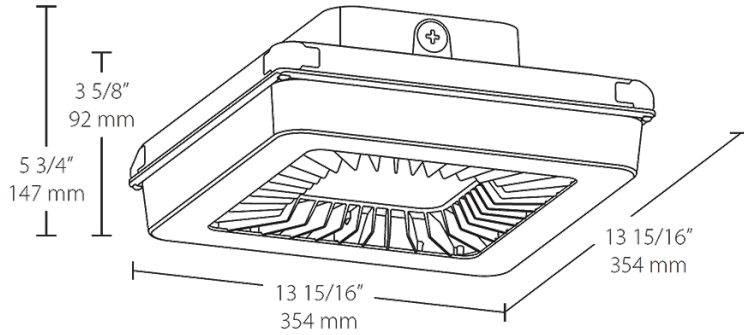

Technical Specifications (continued)

Other

Recovery Act (ARRA) Compliant:

This product complies with the 52.225-21 "Required Use of American Iron, Steel, and Manufactured Goods-- Buy American Act-- Construction Materials (October 2010).

Trade Agreements Act Compliant:

This product is a COTS item manufactured in the United States, and is compliant with the Trade Agreements Act.

GSA Schedule:

Suitable in accordance with FAR Subpart 25.4.

Dimensions

Features

- Ultra-high efficiency
- Pendant or surface mount
- IP 66 rated, keeps water and dust out
- Low glare, vandal-resistant polycarbonate lens
- 20% uplight eliminates "cave effect"
- 100,000-Hour LED lifespan
- 5-year warranty
- Built in support Lightcloud™
- Easy setup - simply power on, confirm device connectivity and call 844-LIGHTCLOUD

Ordering Matrix

Family	Watts	Color Temp	Finish	Dimming	Lightcloud
PRT	30	Y	W		/LC
	30 = 30W 42 = 42W 55 = 55W	Blank = 5000K (Cool) Y = 3000K (Warm) N = 4000K (Neutral)	Blank = Bronze W = White	Blank = No Dimming /D10 = Dimmable	/LC = Lightcloud