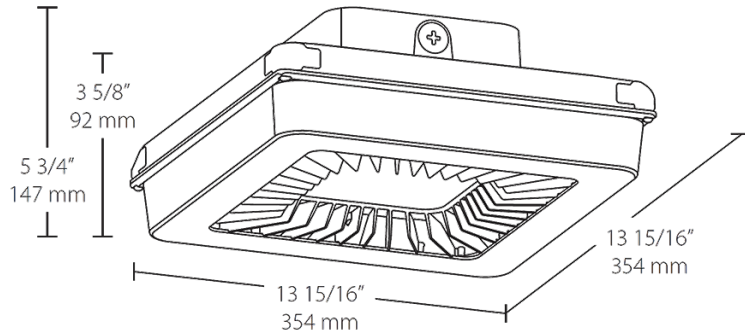

Dimensions

Features

- Ultra-high efficiency
- Pendant or surface mount
- IP 66 rated, keeps water and dust out
- Low glare, vandal-resistant polycarbonate lens
- 20% uplight eliminates "cave effect"
- 100,000-Hour LED lifespan
- 5-year warranty