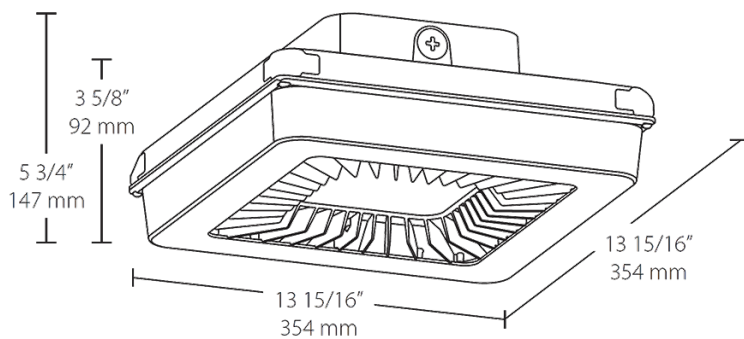

Handheld Wireless Configuration Tool:

Adjust settings using handheld wireless configuration tool. Only available with 0-10V dimming driver options.

Dimensions

Features

- Ultra-high efficiency
- Pendant or surface mount
- IP 66 rated, keeps water and dust out
- Low glare, vandal-resistant polycarbonate lens
- 20% uplight eliminates "cave effect"
- 100,000-Hour LED lifespan
- 5-year warranty