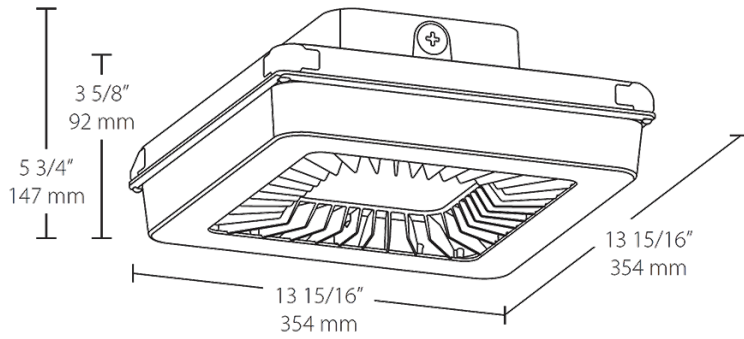

Dimensions

Features

- Ultra-high efficiency
- Pendant or surface mount
- IP 66 rated, keeps water and dust out
- Low glare, vandal-resistant polycarbonate lens
- 20% uplight eliminates "cave effect"
- 100,000-Hour LED lifespan
- 5-year warranty

Ordering Matrix

Family	Watts	Color Temp	Finish	Voltage	Dimming
PRT	55	Y			
	30 = 30W	Blank = 5000K (Cool)	Blank = Bronze	Blank = 120-277V	Blank = No Dimming
	42 = 42W	Y = 3000K (Warm)	W = White	/480 = 480V	/D10 = Dimmable
	55 = 55W	N = 4000K (Neutral)