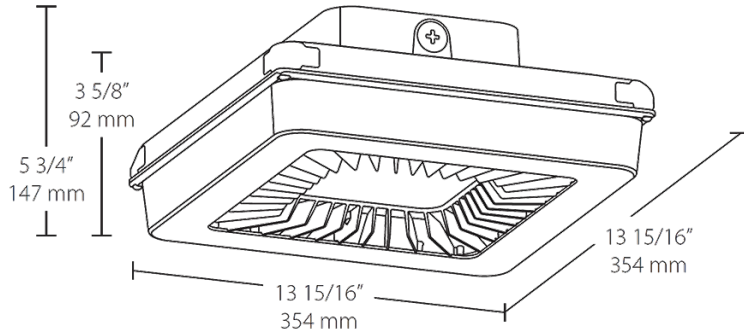

Technical Specifications (continued)

Other

Recovery Act (ARRA) Compliant:

This product complies with the 52.225-21 "Required Use of American Iron, Steel, and Manufactured Goods-- Buy American Act-- Construction Materials (October 2010).

Trade Agreements Act Compliant:

This product is a COTS item manufactured in the United States, and is compliant with the Trade Agreements Act.

GSA Schedule:

Suitable in accordance with FAR Subpart 25.4.

Dimensions

Features

- Ultra-high efficiency
- Pendant or surface mount
- IP 66 rated, keeps water and dust out
- Low glare, vandal-resistant polycarbonate lens
- 20% uplight eliminates "cave effect"
- 100,000-Hour LED lifespan
- 5-year warranty

Ordering Matrix

Family	Watts	Color Temp	Finish	Voltage	Dimming	Sensor	Photocell
PRT	55	Y	W				/PCS2
	30 = 30W 42 = 42W 55 = 55W	Blank = 5000K (Cool) Y = 3000K (Warm) N = 4000K (Neutral)	Blank = Bronze W = White	Blank = 120-277V /480 = 480V	Blank = No Dimming /D10 = Dimmable	Blank = No Multi-Level Motion Sensor /WS2 = Multi-Level Motion Sensor (Only available for 120-277V with /D10)	Blank = No Photocell /PCS = 120V Swivel /PCS2 = 277V Swivel /PCS4 = 480V Swivel