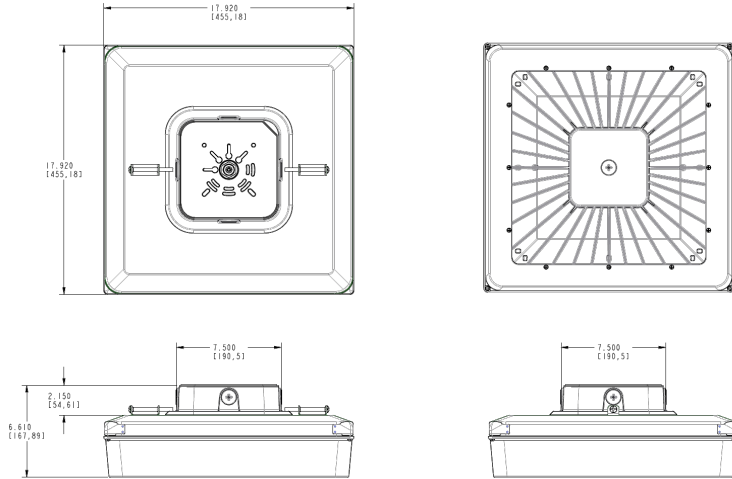

Dimensions

Features

- Ultra-high efficiency
- Pendant or surface mount
- Low glare, vandal-resistant polycarbonate lens
- 20% uplight eliminates "cave effect"
- 100,000-Hour LED lifespan
- 5-year warranty

Ordering Matrix

Family	Watts	Color Temp	Finish	Voltage	Dimming
PRT	70	N		/480	
	70 = 70W 80 = 80W 105 = 105W	Blank = 5000K (Cool) Y = 3000K (Warm) N = 4000K (Neutral)	Blank = Bronze W = White	Blank = 120-277V /480 = 480V	Blank = No Dimming /D10 = Dimmable