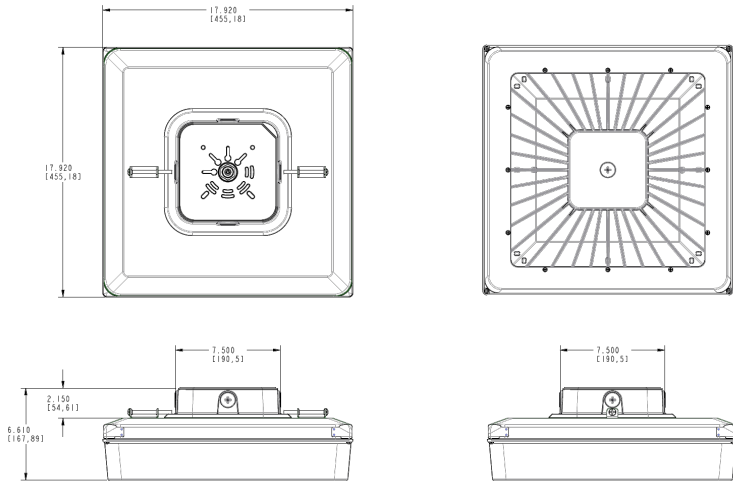

Technical Specifications (continued)

Other

Trade Agreements Act Compliant:

This product is a COTS item manufactured in the United States, and is compliant with the Trade Agreements Act.

GSA Schedule:

Suitable in accordance with FAR Subpart 25.4.

Dimensions

Features

- Ultra-high efficiency
- Pendant or surface mount
- Low glare, vandal-resistant polycarbonate lens
- 20% uplight eliminates "cave effect"
- 100,000-Hour LED lifespan
- 5-year warranty

Ordering Matrix

Family	Watts	Color Temp	Finish	Voltage	Dimming
PRT	70		W	/480	
	70 = 70W 80 = 80W 105 = 105W	Blank = 5000K (Cool) Y = 3000K (Warm) N = 4000K (Neutral)	Blank = Bronze W = White	Blank = 120-277V /480 = 480V	Blank = No Dimming /D10 = Dimmable