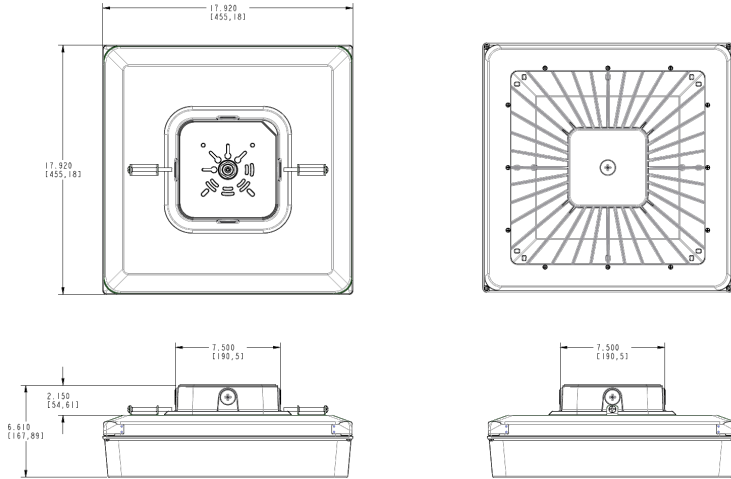

Sensor Specifications

Handheld Wireless Configuration Tool:

Adjust settings using handheld wireless configuration tool. Only available with 0-10V dimming driver options.

Dimensions

Features

- Ultra-high efficiency
- Pendant or surface mount
- Low glare, vandal-resistant polycarbonate lens
- 20% uplight eliminates "cave effect"
- 100,000-Hour LED lifespan
- 5-year warranty
- Built in support Lightcloud™
- Easy setup - simply power on, confirm device connectivity and call 844-LIGHTCLOUD